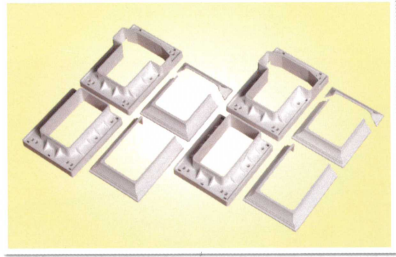

Sheerline®

3500 Series Vinyl Railing

by  L.B. Plastics, Inc.

Square Baluster

Black Aluminum Baluster

Colonial Baluster

Adding Elegance & Beauty to Every Home

Sheerline®

3500 Series Vinyl Railing

Cutaway

Bracket

Smooth Column Clad

Fluted Column Clad

Standard

New England

Gothic

Ball

Porch Post

Product Details

3500 Series Railing provides an attractive solution for both single family and multifamily railing applications that is virtually maintenance free. Railing includes a wide T-Shaped Top Rail and is made of a high impact, rigid PVC. 3500 Series Railing offers several adapters to address many applications. Brackets are mounted externally for faster installation and hidden fasteners provide better aesthetics. The 3500 Series meets or exceeds IRC and IBC Building Codes.