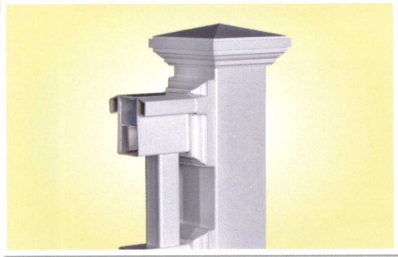

Sheerline®

3500 Series Vinyl Railing

by  L.B. Plastics, Inc.

Square Baluster

Black Aluminum Baluster

Colonial Baluster

Adding Elegance & Beauty to Every Home

Sheerline®

3500 Series Vinyl Railing

Cutaway

Bracket

Smooth Column Clad

Fluted Column Clad

Standard

New England

Gothic

Ball

Porch Post

Product Details

3500 Series Railing provides an attractive solution for both single family and multifamily railing applications that is virtually maintenance free. Railing includes a wide T-Shaped Top Rail and is made of a high impact, rigid PVC. 3500 Series Railing offers several adapters to address many applications. Brackets are mounted externally for faster installation and hidden fasteners provide better aesthetics. The 3500 Series meets or exceeds IRC and IBC Building Codes.