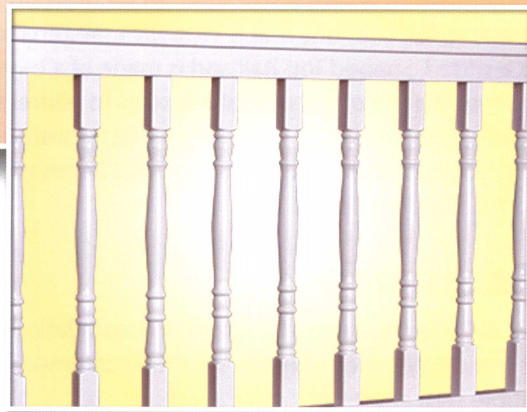

Sheerline®

3500 Series Vinyl Railing

by  L.B. Plastics, Inc.

Square Baluster

Black Aluminum Baluster

Colonial Baluster

Adding Elegance & Beauty to Every Home

Sheerline®

3500 Series Vinyl Railing

Cutaway

Bracket

Smooth Column Clad

Fluted Column Clad

Standard

New England

Gothic

Ball

Porch Post

Product Details

3500 Series Railing provides an attractive solution for both single family and multifamily railing applications that is virtually maintenance free. Railing includes a wide T-Shaped Top Rail and is made of a high impact, rigid PVC. 3500 Series Railing offers several adapters to address many applications. Brackets are mounted externally for faster installation and hidden fasteners provide better aesthetics. The 3500 Series meets or exceeds IRC and IBC Building Codes.