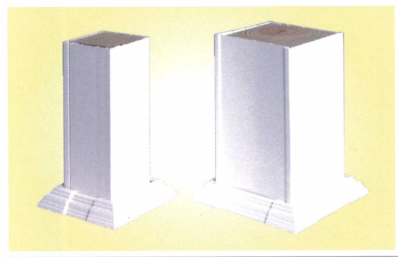

Sheerline®

3500 Series Vinyl Railing

by  L.B. Plastics, Inc.

Square Baluster

Black Aluminum Baluster

Colonial Baluster

Adding Elegance & Beauty to Every Home

Sheerline®

3500 Series Vinyl Railing

Cutaway

Bracket

Smooth Column Clad

Fluted Column Clad

Standard

New England

Gothic

Ball

Porch Post

Product Details

3500 Series Railing provides an attractive solution for both single family and multifamily railing applications that is virtually maintenance free. Railing includes a wide T-Shaped Top Rail and is made of a high impact, rigid PVC. 3500 Series Railing offers several adapters to address many applications. Brackets are mounted externally for faster installation and hidden fasteners provide better aesthetics. The 3500 Series meets or exceeds IRC and IBC Building Codes.