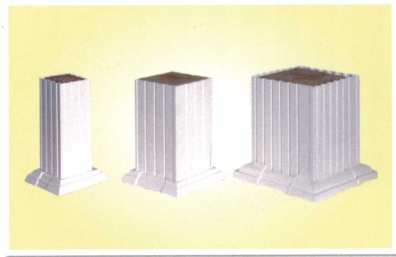

3500 Series Vinyl Railing

Cutaway

Bracket

Smooth Column Clad

Fluted Column Clad

Standard

New England

Gothic

Ball

Porch Post

Product Details

3500 Series Railing provides an attractive solution for both single family and multifamily railing applications that is virtually maintenance free. Railing includes a wide T-Shaped Top Rail and is made of a high impact, rigid PVC. 3500 Series Railing offers several adapters to address many applications. Brackets are mounted externally for faster installation and hidden fasteners provide better aesthetics. The 3500 Series meets or exceeds IRC and IBC Building Codes.